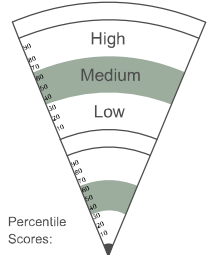

Circle Within a Circle:
The inner circle profiles a percentile summary score for all dimensions in that section of the outer circle.

Percentile Scores:
High: Scores from the 66th to the 100th percentile are strong scores.
Medium: Scores between the 66th and the 33rd percentile show a mix of strength and areas of improvement.
Low: Scores below the 33rd percentile are low scores.