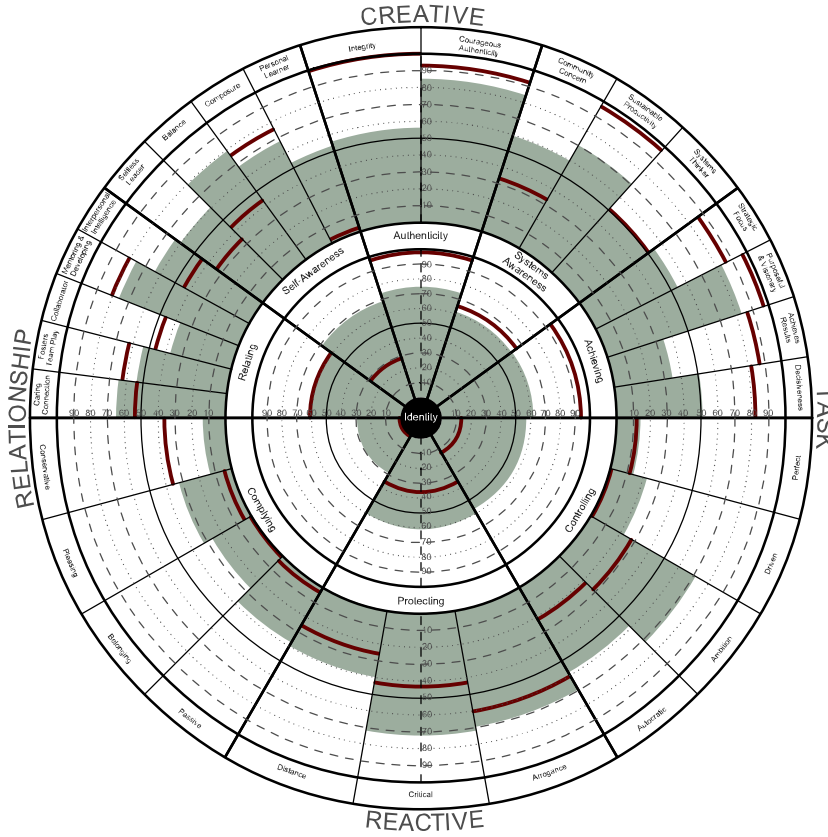

Circle Within a Circle:
The inner circle profiles a percentile summary score for all dimensions in that section of the outer circle.

Percentile Scores:
High: Scores from the 66th to the 100th percentile are strong scores.
Medium: Scores between the 66th and the 33rd percentile show a mix of strength and areas of improvement.
Low: Scores below the 33rd percentile are low scores.